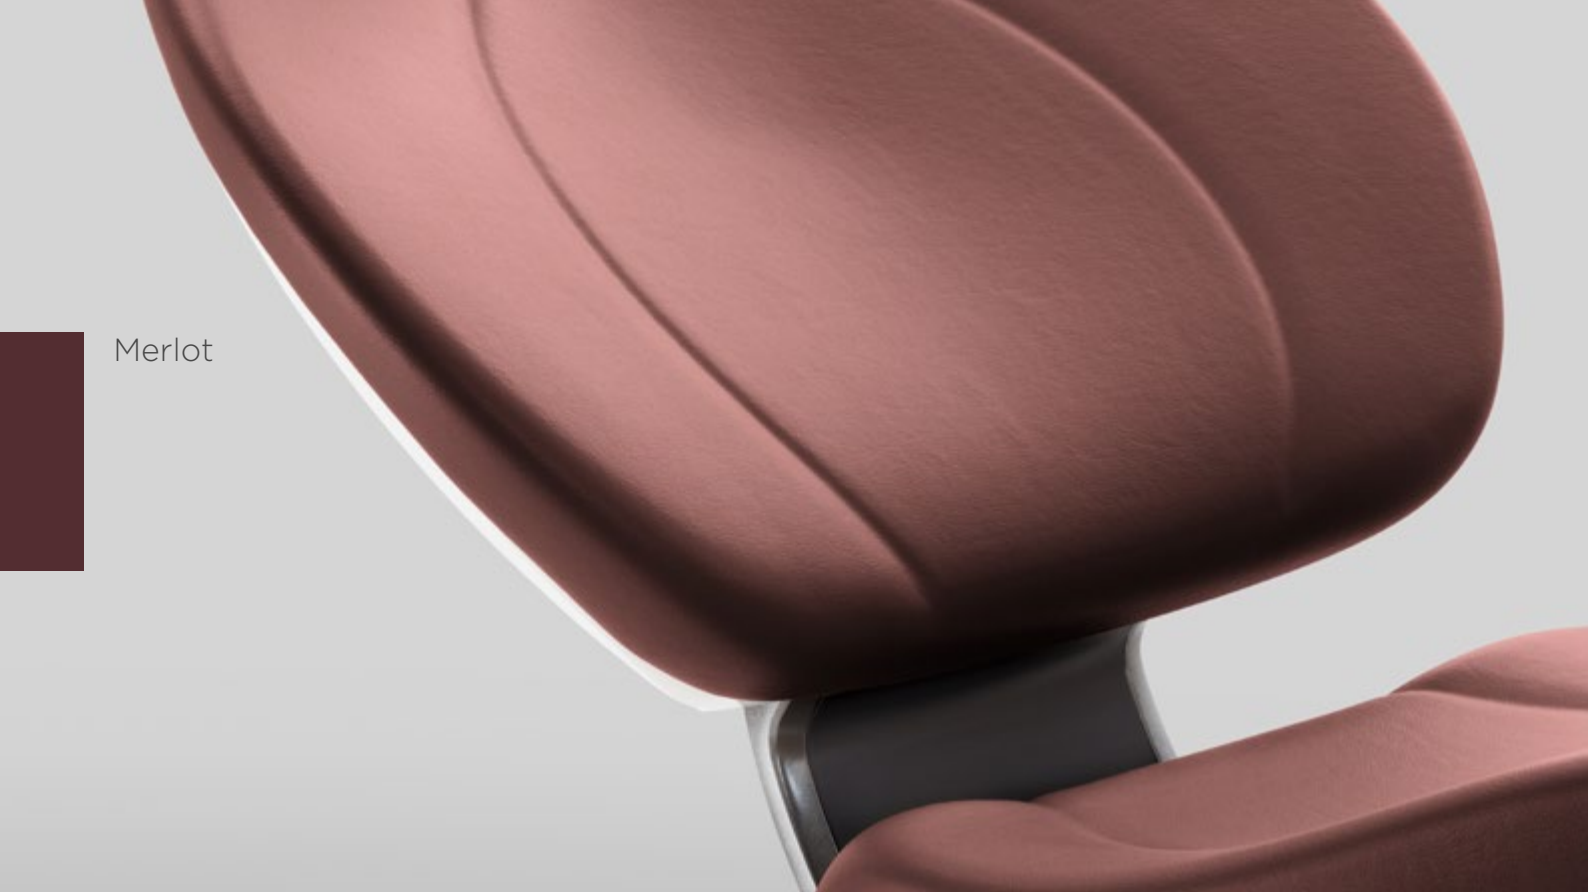

Accent Colours

Rosé

A close-up photograph of a white plastic sink and countertop assembly. The sink is on the left, with a light blue faucet. The countertop is white and features a brown accent panel on the right side. The word "Rosé" is written in a light blue font next to a small brown square on the left. The background is a plain, light-colored wall.

Premium / Thermo upholstery

Carbon

Merlot

Platinum

Pacific

Prune

A close-up photograph of a modern chair's backrest and seat. The chair is upholstered in a dark olive green fabric with a subtle texture. The backrest is curved and features a vertical seam. The seat is also curved and has a horizontal seam. The chair is set against a plain, light-colored background. On the left side, there is a solid dark olive green rectangular color swatch.

Umbra

Sapphire

A close-up photograph of the backrest of a modern office chair. The chair is upholstered in a dark, possibly black, leather with a subtle texture. The backrest is curved and features a prominent vertical seam. To the left of the chair, there is a dark grey rectangular color swatch. The background is a plain, light grey.

Rose

Basalt

Red

Basalt

Dark grey

Sierra

Standard

Sierra