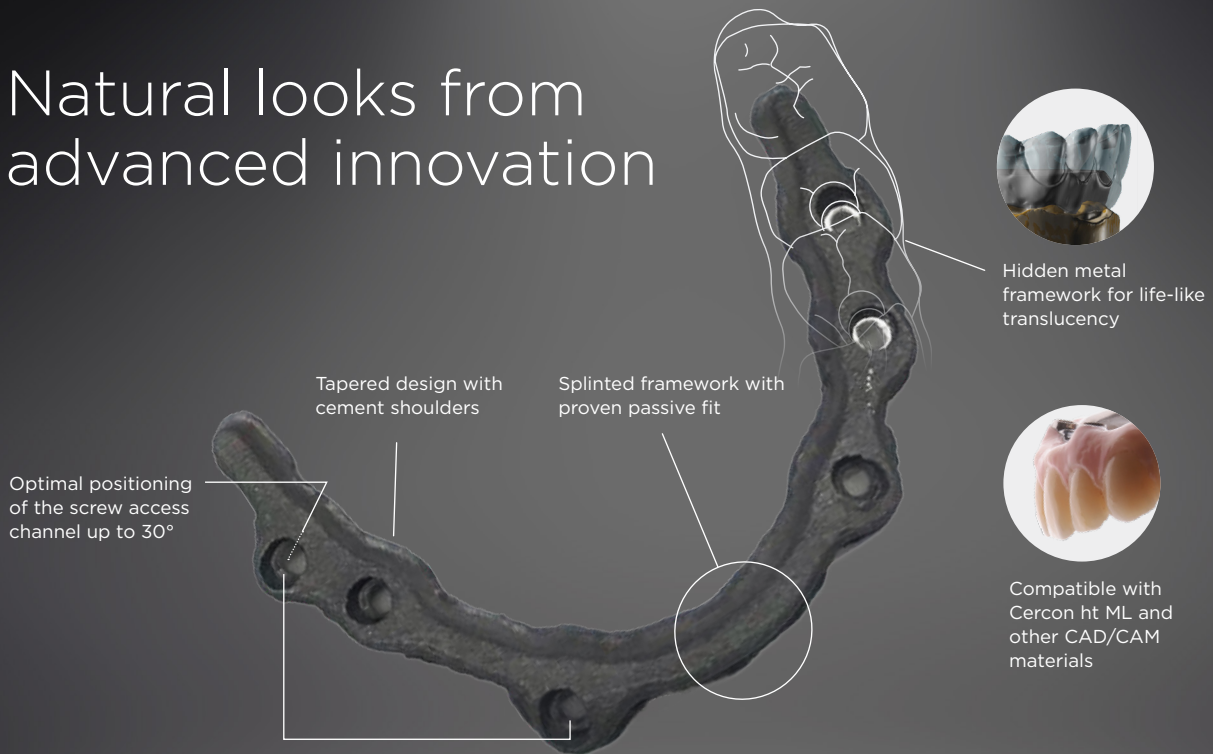

Natural looks from advanced innovation

World-class additive manufacturing in titanium

Regulatory clearance in all markets where Atlantis suprastructures are available.

325

Number of compatible interface connections for all major implant systems*

*Compatible interfaces can differ by country. Please check with your local Sales representative **Dentsply Sirona Survey 2019. Data on file.

Maximize value from your digital workflow

Predictability and long-term patient satisfaction are important goals for any implant treatment. Working digitally with Atlantis BridgeBase is another advantage to DS Signature workflows.

DIAGNOSIS + PLANNING

SURGERY + TEMPORIZATION

RESTORATION

#1 failure cause for multi-tooth replacement is chipping, followed by occlusion issues and missing passive fit.**

Working digitally fosters effective collaboration and convenience. But the digital benefits of the Atlantis® BridgeBase with Core File don't end there...

"The Atlantis Core File allows me to start working immediately without waiting for the physical Atlantis BridgeBase to arrive. The efficient workflow boosts my productivity compared to a ceramic veneered bridge."

"The Atlantis® BridgeBase enables me to deliver consistent results. So when a patient likes their new smile at the time of try-in, I can replicate the exact design in the final restoration."

Maik Peters, Aqua Dental Labs, Sweden

Place multiple-unit restorations with confidence

Order your Atlantis® BridgeBase using Atlantis WebOrder. Open for service 24/7.

www.dentsplysirona.com

THE DENTAL SOLUTIONS COMPANY™