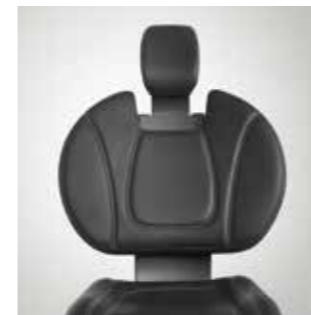

Integrated pump for saline solution

Heliodont Plus model

Armrests

Surgical suction device

Lounge upholstery

Booster cushion for small patients

External device connection

USB interface in the dentist element

SiroCam AF+ in the additional holder

Satelec mini LED curing light holder

Carl Manual

Carl Manual Plus

Additional tray for assistant element (silicone mat)

Swiveling tray (for Sinius TS)

Swiveling tray holder (for Sinius CS)