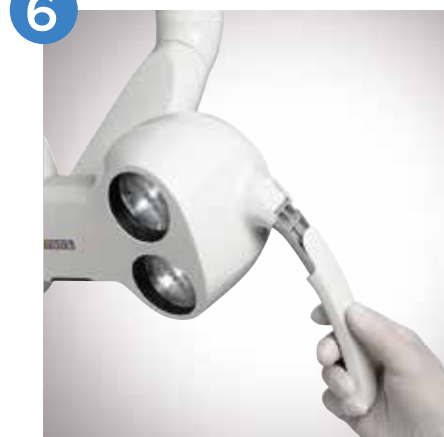

Safe hygiene for your treatment

Operation via the contact-free sensor minimizes the risk of cross-contamination and ensures a high level of protection. Cleaning can be done easily and safely thanks to its smooth surfaces. The LEDview Plus also has removable handles which can be thermally disinfected and sterilized.

6