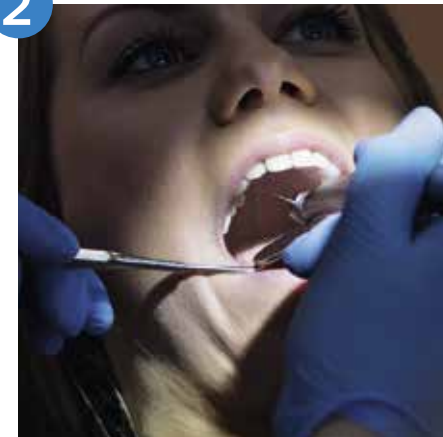

This natural phenomenon can be seen as an analogy for the enormous importance of light in the practice. Excellent visibility is a basic prerequisite to ensure the best possible diagnosis and subsequent treatment. The natural quality of light also plays a significant role in the color identification process for crowns, bridges and veneers or determining color

Everything in view Optimal light for every treatment

1

Natural light for ideal working conditions

The LEDview Plus operating light with integrated multicolored LEDs provides the perfect mixture of light so both the gingiva and hard tooth substance look exceptionally natural. This offers you greater treatment safety and also allows you to determine the right tooth color directly at the treatment center.

2

Optimal light field for perfect viewing conditions

With a light field of approx. 200 mm x 100 mm, the LEDview Plus gives you perfect and uniform illumination of the entire oral cavity. Shadowing and glare during treatment are now a thing of the past with the LEDview Plus.