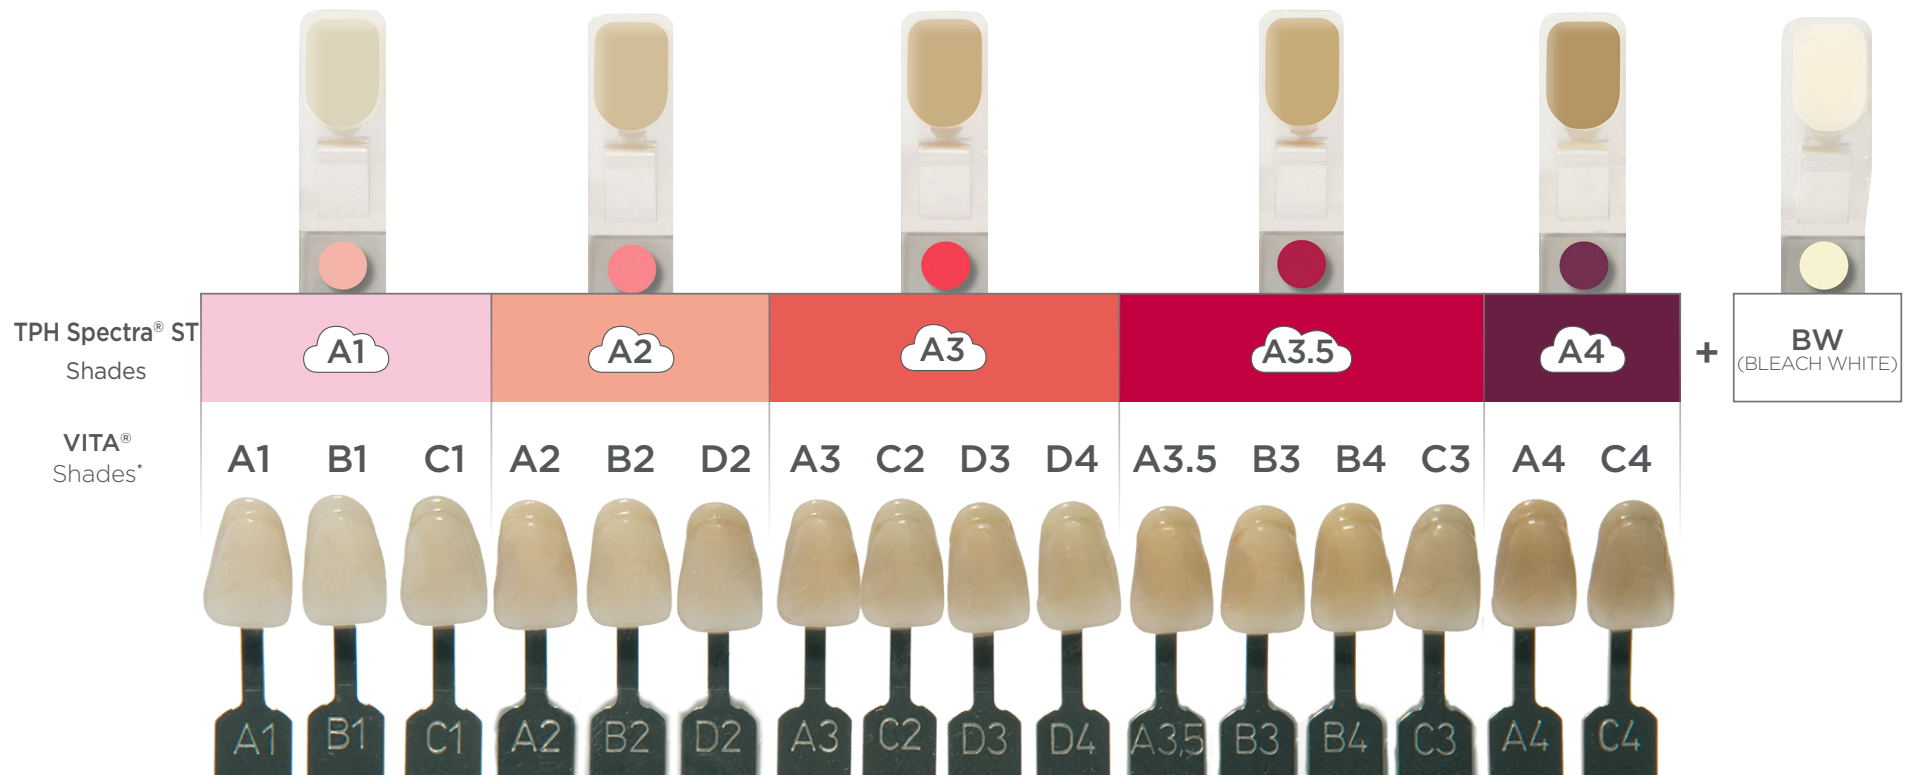

# CONVERSION CHART

## TPH Spectra® ST Universal Composite Restorative

Thanks to a distinct chameleon effect, TPH Spectra® ST Composite provides full coverage of the 16-Shade VITA®\* range using just 5 shades.

\*VITA is not a registered trademark of Dentsply Sirona