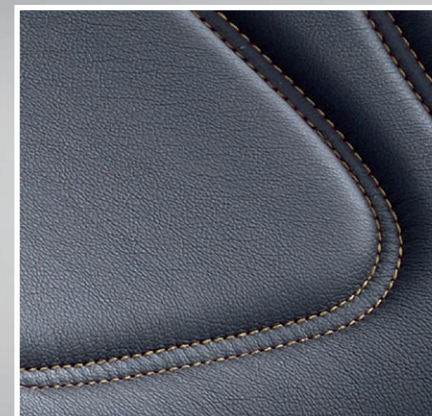

* Colors available for Lounge upholstery.

** Optional. Available with a motorized headrest and Lounge upholstery.

Teneo Gold Edition

Gold Edition

With the limited Teneo Gold Edition, introduce a new level of elegance to your treatment center. Featuring a new gold paintwork color, a custom embroidered headrest and gold stitching beautifully detailing the lounge upholstery, the centerpiece of your practice gets an exclusive upgrade.