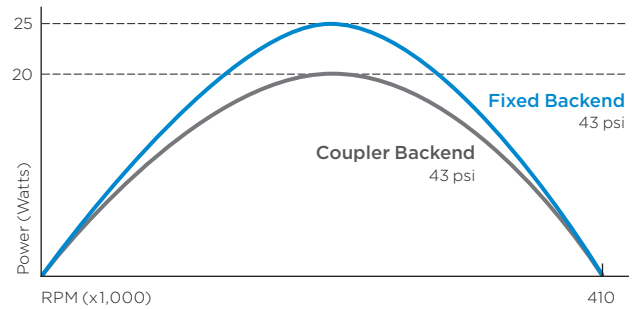

The most substantial performance upgrade in 30 years, the new Tradition® and Tradition® Pro feature a new rotor and ceramic bearing set that provide significant power upgrades without requiring additional air pressure. This makes integrating into your current inventory of handpieces easier than ever. All new solid glass fiber optics are designed to resist yellowing and improve light transmission. An improved lever chuck version had been completely redesigned for ease of operation and long-term safety.

Two powerful connection options

Choose from the 25-watt Fixed Backend or the 20-watt Coupler version to get the power and convenience that is right for you.

It's time to upgrade your old Traditions — the next generation is here!

New Handpiece		Replaces
790344	Tradition Push Button NFO 4-Hole	790044, 770044
790345	Tradition Pro Push Button FO 5-Hole	790045, 770045
780344	Tradition Lever NFO 4-Hole	780044, 750044
780345	Tradition Pro Lever FO 5-Hole	780045, 750045
770445	Tradition Pro Push Button FO K-Style	770345
770344	Tradition Push Button NFO S-Style	—