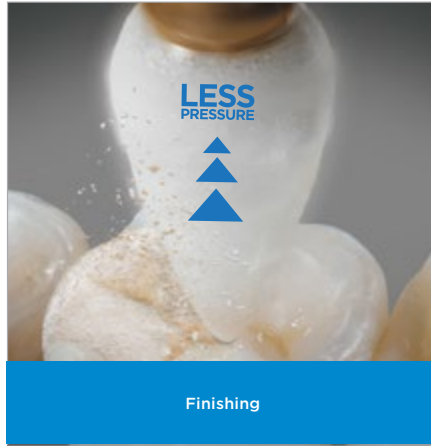

Enhance® Finishing System

Coarse when you need it, fine when you want it.

The Enhance® Finishing System accomplishes the entire process of excess removal, contouring and finishing simply by varying the pressure. Push harder to remove excess composite, ease it off for final results. In just one step the Enhance® Finishing System delivers a smooth, contoured surface with a natural looking finish. It's all about pressure. **Finish in one step.**

Apply more pressure for excess removal and initial contouring; back it off for a naturally smooth surface. With no need to change instruments, you can stay focused on the procedure to achieve a better finish, faster.