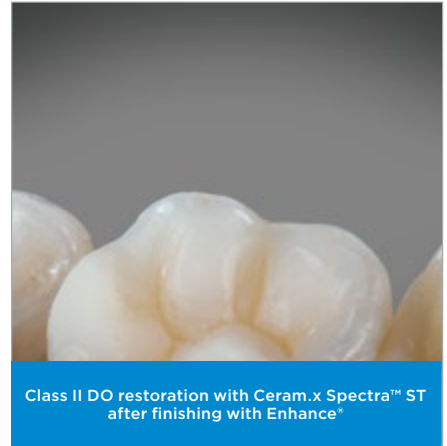

Enhance® Finishing System

Coarse when you need it, fine when you want it.

The Enhance® Finishing System accomplishes the entire process of excess removal, contouring and finishing simply by varying the pressure. Push harder to remove excess composite, ease it off for final results. In just one step the Enhance® Finishing System delivers a smooth, contoured surface with a natural looking finish. It's all about pressure. **Finish in one step.**

NEW

Enhance® mini

Improved access and versatility

Fewer Steps. Less Time. Impressive Results.

More than 70% of dentists say that simplicity is one of the most important factors for a finishing and polishing system. That's why we designed the Enhance® Finishing System. Achieve the entire finishing process in one step. It doesn't get simpler than that!

Apply more pressure for excess removal and initial contouring; back it off for a naturally smooth surface. With no need to change instruments, you can stay focused on the procedure to achieve a better finish, faster.

Maximum gloss per system

After achieving a natural looking finish with Enhance®, create a high-end lustre with the Enhance® PoGo® diamond polishing system.

Ordering Information

Enhance® Finishing System Refills