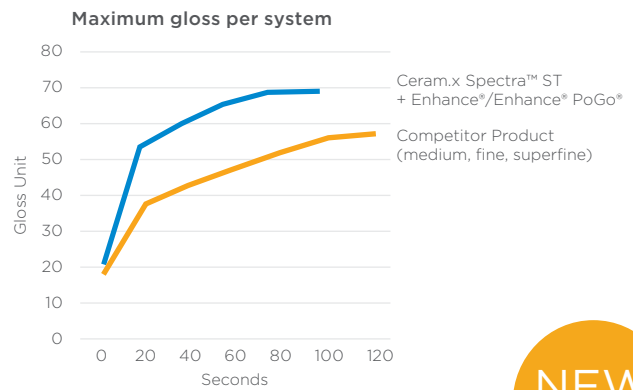

Maximum gloss per system

After achieving a natural looking finish with Enhance®, create a high-end lustre with the Enhance® PoGo® diamond polishing system.

Ordering Information

Enhance® Finishing System Refills

- 40 Finishing Discs **624045**
- 40 Finishing Cups **624055**
- 40 Finishing Points **624065**

Enhance® mini Intro Kit **624385**

Enhance® mini 20 each: Discs, Cups, Points

Enhance® mini Finishing System Refills

- 40 Finishing Discs **624345**
- 40 Finishing Cups **624355**
- 40 Finishing Points **624365**

Enhance®/Enhance® PoGo® Complete Kit **662020**

Enhance® Finisher 10 each: Discs, Cups, Points
Enhance® PoGo® Polisher 10 each: Discs, Cups, Points